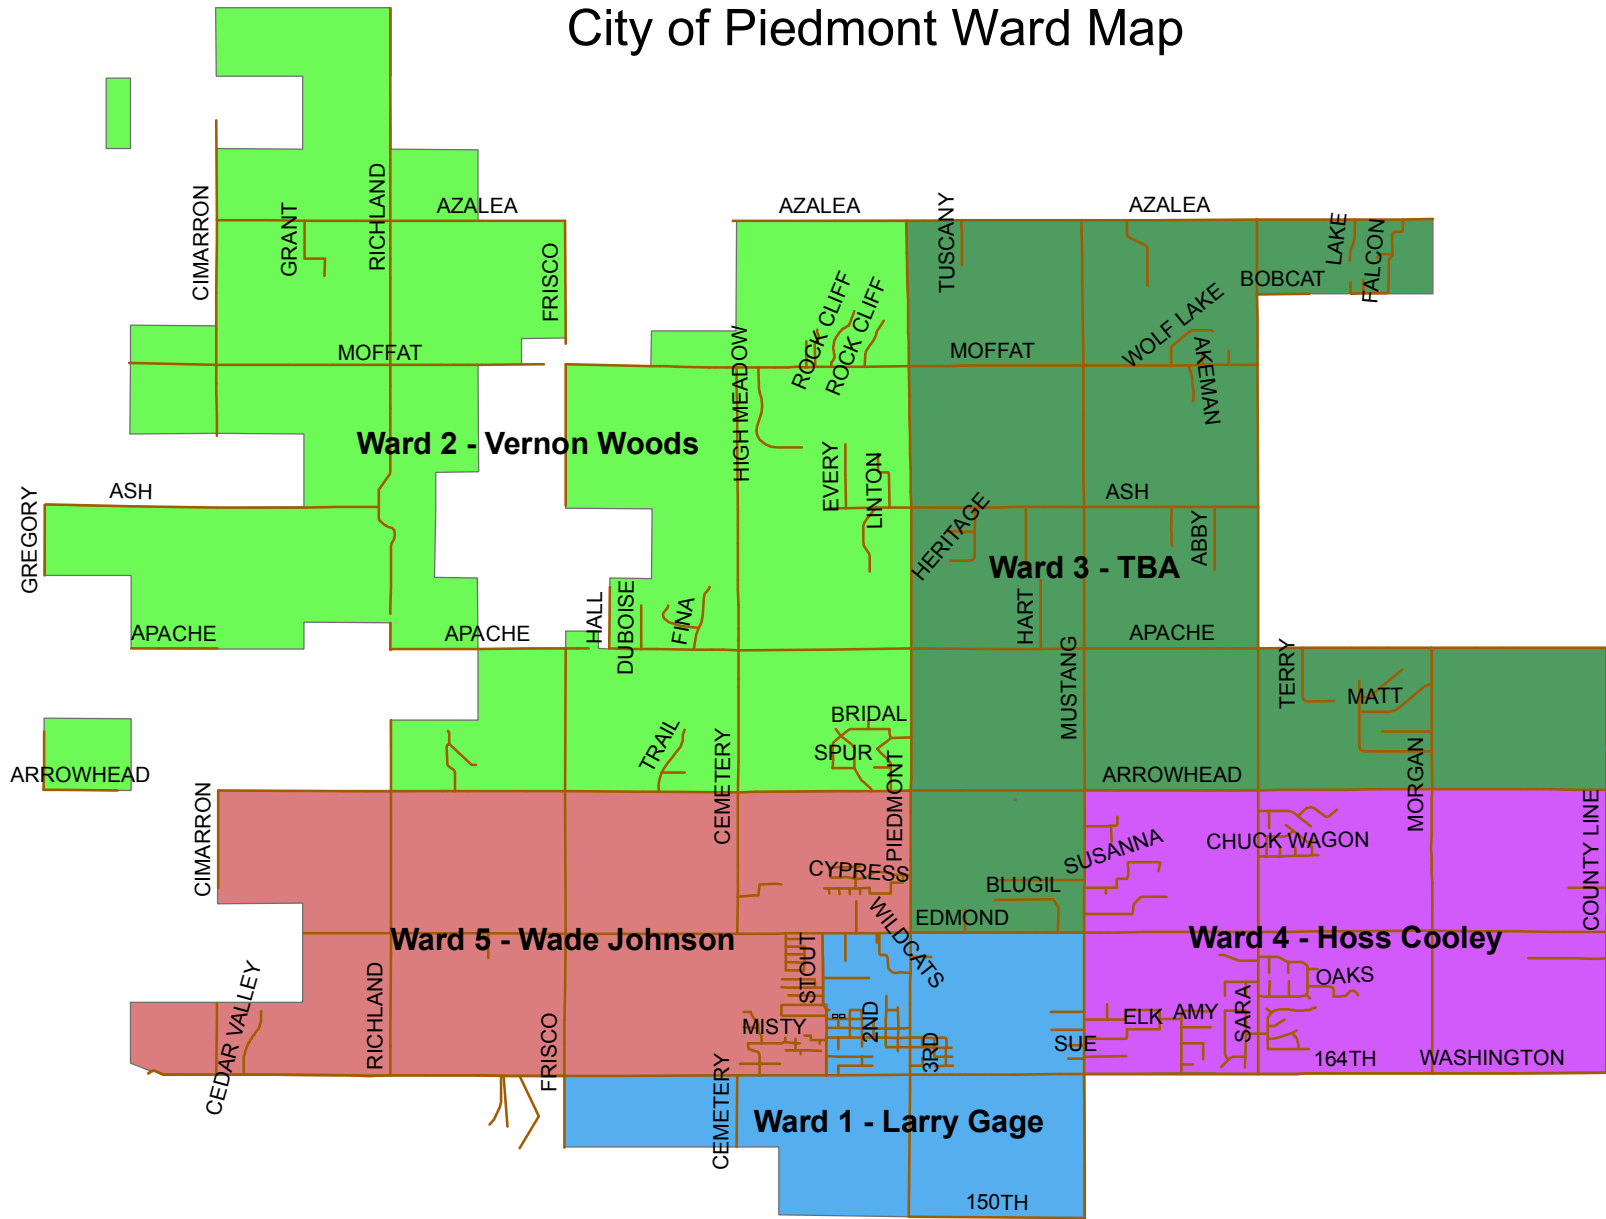

City of Piedmont Ward Map

0 0.5 1 2 Miles

Legend

Official Roads